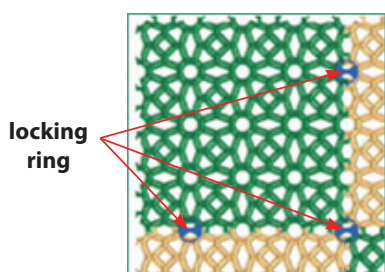

### > Practicable Grating for Decking

#### DESCRIPTION:

- Measurements: 580 x 580 x 40 mm
- Load capacity: 187 tons / sqm certified
- Two opposing faces of different shapes allow the use of the grating on different surfaces
- High speed of installation (about 120 m<sup>2</sup> / hour can be installed or removed)
- It has no editing direction
- The elements can be mounted squarely, staggered, one on top of the other staggered and not and finally one from the upper side and the other from the lower side slightly staggered both horizontally and vertically
- Even a single grating can be removed and repositioned at any time thanks to the special coupling system
- Resistant and flexible thanks to the particular shape of the vertical ribs and hooks
- The water reserve (1,5 l / m<sup>2</sup>) distributed throughout the surface of the element can be doubled by creating

#### Features

- a double layer of grating, thus also increasing the layer of soil up to 6 cm
- Thanks to the wide slots specially positioned in the grating, with dimensions up to 27 x 15 mm with a longitudinal transverse light with aerobic function, the roots spread better horizontally and around the grating; in this way the growth of the lawn is guaranteed in a homogeneous way. In addition, the water is distributed gradually without stagnating, ensuring a very high draining capacity
- Non-slip on both sides thanks to the rounded spikes that do not affect the possibility of creating walkways in general
- Complete with valid accessories such as signage caps and locking rings that allow you to make a single and stable body, several pieces joined together, in order to obtain exceptional stability and flexibility