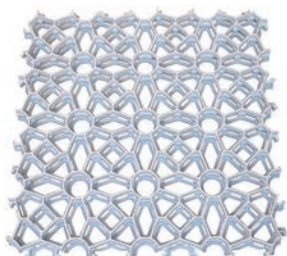

## Scarabelli > Finishings

### > Practicable Grating for Decking

#### DESCRIPTION:

- Measurements: 580 x 580 x 40 mm
- Load capacity: 187 tons / sqm certified
- Two opposing faces of different shapes allow the use of the grating on different surfaces
- High speed of installation (about 120 m<sup>2</sup> / hour can be installed or removed)
- It has no editing direction
- The elements can be mounted squarely, staggered, one on top of the other staggered and not and finally one from the upper side and the other from the lower side slightly staggered both horizontally and vertically
- Even a single grating can be removed and repositioned at any time thanks to the special coupling system
- Resistant and flexible thanks to the particular shape of the vertical ribs and hooks
- The water reserve (1,5 l / m<sup>2</sup>) distributed throughout the surface of the element can be doubled by creating

#### Features

- a double layer of grating, thus also increasing the layer of soil up to 6 cm
- Thanks to the wide slots specially positioned in the grating, with dimensions up to 27 x 15 mm with a longitudinal transverse light with aerobic function, the roots spread better horizontally and around the grating; in this way the growth of the lawn is guaranteed in a homogeneous way. In addition, the water is distributed gradually without stagnating, ensuring a very high draining capacity
- Non-slip on both sides thanks to the rounded spikes that do not affect the possibility of creating walkways in general
- Complete with valid accessories such as signage caps and locking rings that allow you to make a single and stable body, several pieces joined together, in order to obtain exceptional stability and flexibility